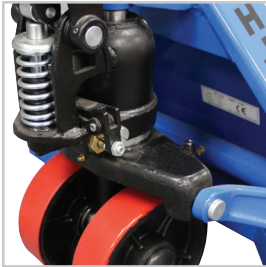

**Entry Rollers**

**4 Zerks**

**Adjustable Push/Pull Rods**

**Powder Coated 3mm metal thickness frame**

**1 Year pump/parts warranty**

**Ergonomic handle**

	<b>Steer / Load Wheel Configuration</b>	<b>Capacity</b>	<b>Truck Width</b>	<b>Fork Length</b>
SYHJ-5510LP	Poly steer single poly low profile	3,300lb	27"	48"
SYHJ-2772	Poly steer single poly load	4,400lb	27"	72"
SYHJ-5500	Poly steer single poly load	5,500lb	27"	48"
SYHJ-5501	Poly steer single poly load	5,500lb	20 1/2"	48"
SYHJ-5504	Poly steer single poly load	5,500lb	21 1/2"	48"
SYHJ-5505	Poly steer single poly load	5,500lb	27"	36"
SYHJ-5510	Poly steer tandem poly load	5,500lb	27"	48"
SYHJ-5520	Nylon steer single nylon load	5,500lb	27"	48"
SYHJ-5535	Steel steer single steel load	5,500lb	27"	48"
SYHJ-5545	Poly steer single poly load	5,500lb	20 1/2"	36"

**REPLACEMENT PARTS** REPUESTOS PIÈCES DE RECHARGE

<b>Description</b>	<b>Description</b>
SYHJ-D116 Poly steer wheel	SYHJ-D229 Poly load wheel single
SYHJ-D116N Nylon steer wheel	SYHJ-D229L Poly low profile load wheel single
SYHJ-D116S Steel steer wheel	SYHJ-D229LS Steel low profile load wheel single
SYHJ-D127 Steer wheel bearing	SYHJ-D229N Nylon load wheel single
SYHJ-D220 Load wheel bearing	SYHJ-D229S Steel load wheel single
SYHJ-D220L Load profile load wheel bearing	SYHJ-TUP Touch up paint
SYHJ-D221 Poly load wheel tandem	SYHJ-V Pump kit