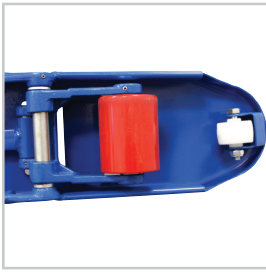

**Entry Rollers**

**4 Zerks**

**Adjustable Push/Pull Rods**

**Powder Coated 3mm metal thickness frame**

**1 Year pump/parts warranty**

**Ergonomic handle**

	<b>Steer / Load Wheel Configuration</b>	<b>Capacity</b>	<b>Truck Width</b>	<b>Fork Length</b>
SYHJ-5510LP	Poly steer single poly low profile	3,300lb	27"	48"
SYHJ-2772	Poly steer single poly load	4,400lb	27"	72"
SYHJ-5500	Poly steer single poly load	5,500lb	27"	48"
SYHJ-5501	Poly steer single poly load	5,500lb	20 1/2"	48"
SYHJ-5504	Poly steer single poly load	5,500lb	21 1/2"	48"
SYHJ-5505	Poly steer single poly load	5,500lb	27"	36"
SYHJ-5510	Poly steer tandem poly load	5,500lb	27"	48"
SYHJ-5520	Nylon steer single nylon load	5,500lb	27"	48"
SYHJ-5535	Steel steer single steel load	5,500lb	27"	48"
SYHJ-5545	Poly steer single poly load	5,500lb	20 1/2"	36"

**REPLACEMENT PARTS** REPUESTOS PIÈCES DE RECHARGE

<b>Description</b>	<b>Description</b>
SYHJ-D116 Poly steer wheel	SYHJ-D229 Poly load wheel single
SYHJ-D116N Nylon steer wheel	SYHJ-D229L Poly low profile load wheel single
SYHJ-D116S Steel steer wheel	SYHJ-D229LS Steel low profile load wheel single
SYHJ-D127 Steer wheel bearing	SYHJ-D229N Nylon load wheel single
SYHJ-D220 Load wheel bearing	SYHJ-D229S Steel load wheel single
SYHJ-D220L Load profile load wheel bearing	SYHJ-TUP Touch up paint
SYHJ-D221 Poly load wheel tandem	SYHJ-V Pump kit