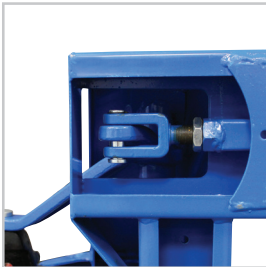

**Entry Rollers**

**4 Zerks**

**Adjustable Push/Pull Rods**

**Powder Coated 3mm metal thickness frame**

**1 Year pump/parts warranty**

**Ergonomic handle**

	<b>Steer / Load Wheel Configuration</b>	<b>Capacity</b>	<b>Truck Width</b>	<b>Fork Length</b>
SYHJ-5510LP	Poly steer single poly low profile	3,300lb	27"	48"
SYHJ-2772	Poly steer single poly load	4,400lb	27"	72"
SYHJ-5500	Poly steer single poly load	5,500lb	27"	48"
SYHJ-5501	Poly steer single poly load	5,500lb	20 1/2"	48"
SYHJ-5504	Poly steer single poly load	5,500lb	21 1/2"	48"
SYHJ-5505	Poly steer single poly load	5,500lb	27"	36"
SYHJ-5510	Poly steer tandem poly load	5,500lb	27"	48"
SYHJ-5520	Nylon steer single nylon load	5,500lb	27"	48"
SYHJ-5535	Steel steer single steel load	5,500lb	27"	48"
SYHJ-5545	Poly steer single poly load	5,500lb	20 1/2"	36"

**REPLACEMENT PARTS** REPUESTOS PIÈCES DE RECHARGE

<b>Description</b>	<b>Description</b>
SYHJ-D116 Poly steer wheel	SYHJ-D229 Poly load wheel single
SYHJ-D116N Nylon steer wheel	SYHJ-D229L Poly low profile load wheel single
SYHJ-D116S Steel steer wheel	SYHJ-D229LS Steel low profile load wheel single
SYHJ-D127 Steer wheel bearing	SYHJ-D229N Nylon load wheel single
SYHJ-D220 Load wheel bearing	SYHJ-D229S Steel load wheel single
SYHJ-D220L Load profile load wheel bearing	SYHJ-TUP Touch up paint
SYHJ-D221 Poly load wheel tandem	SYHJ-V Pump kit